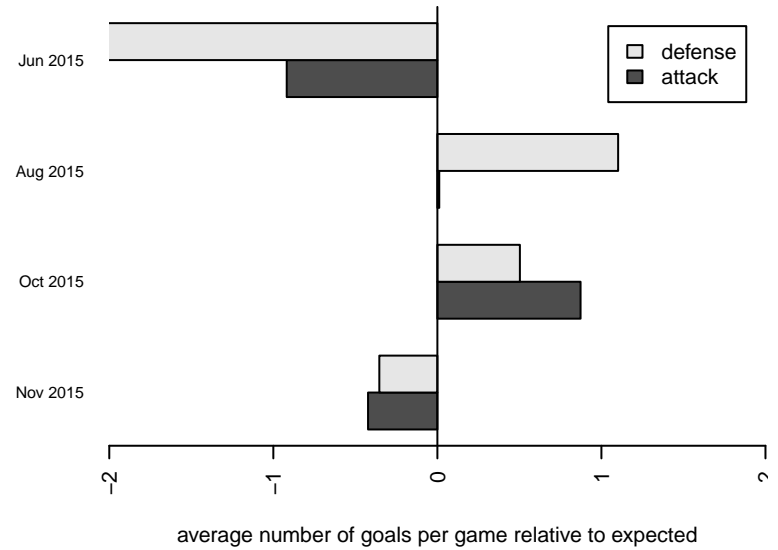

Performance relative to 13 month average