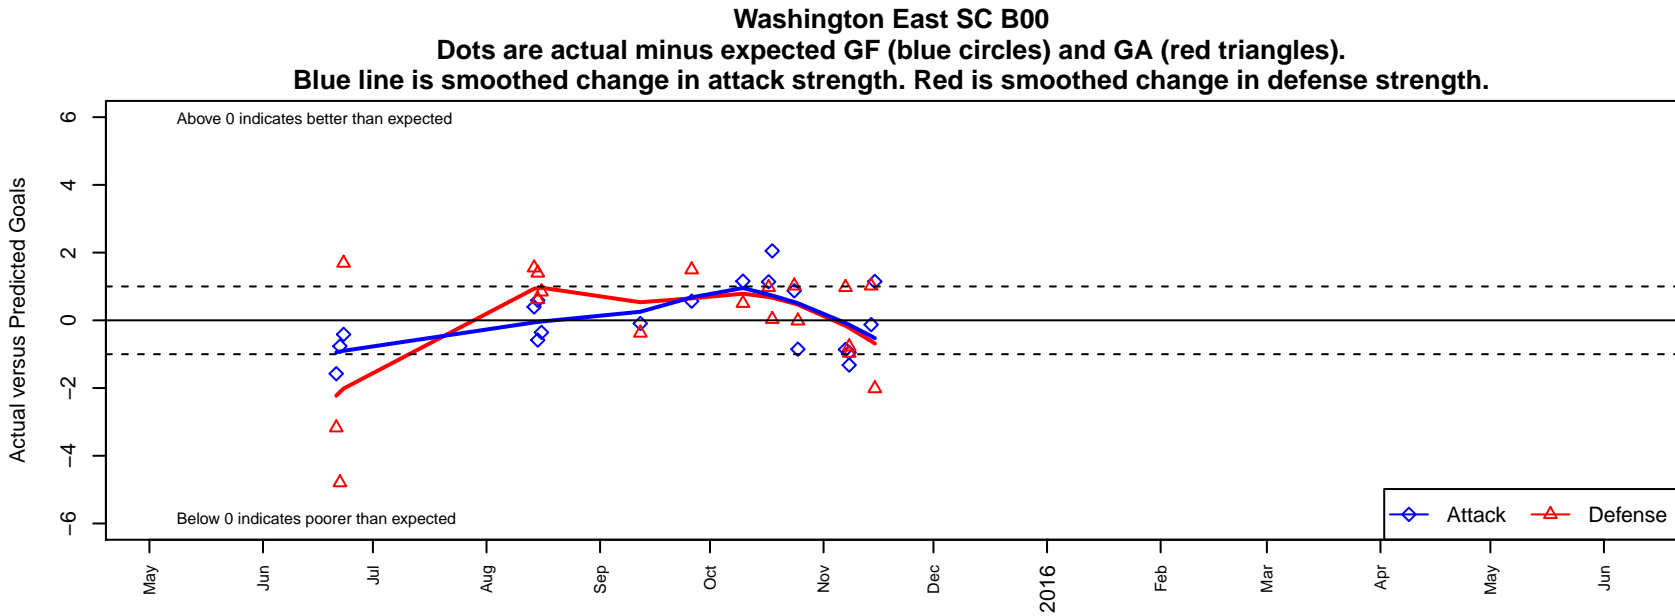

**attack and defense variance (black dot)
relative to other teams
and top 10 in region**

**attack and defense rating
relative to others at age
and all opponents in last 13 months**

Washington East SC B00

Washington East SC
Spokane, WA
B00 total strength=1206
attack=5.38 defense=3.09
fall league = PSPL Classic 2 Green U15
notes= Cater 2013; Weller 2014-5;
think they switched to
2000

alt names used:
Washington East SC B00 Weller

Venues played:
2015 US Club Regionals Premier U15
2015 Les Schwab NW Cup U16-U18 U18
2015 PSPL Classic 2 Green U15