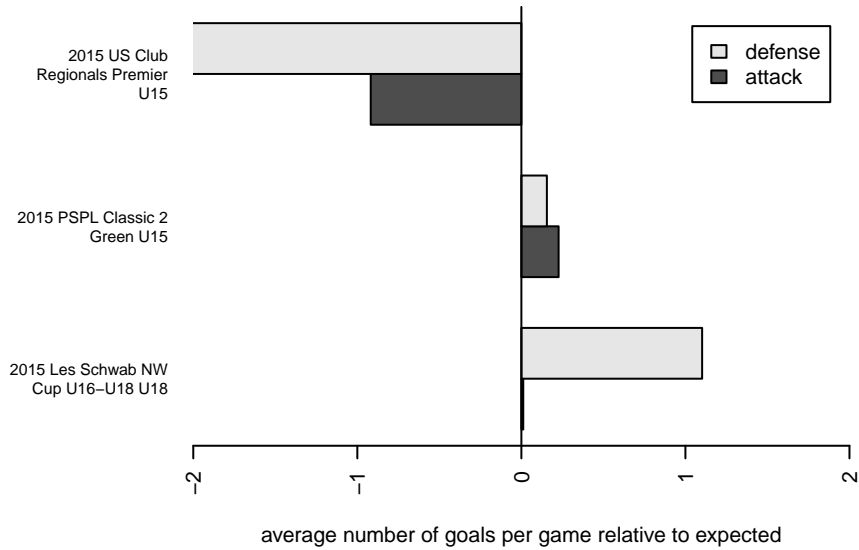

Performance relative to 13 month average