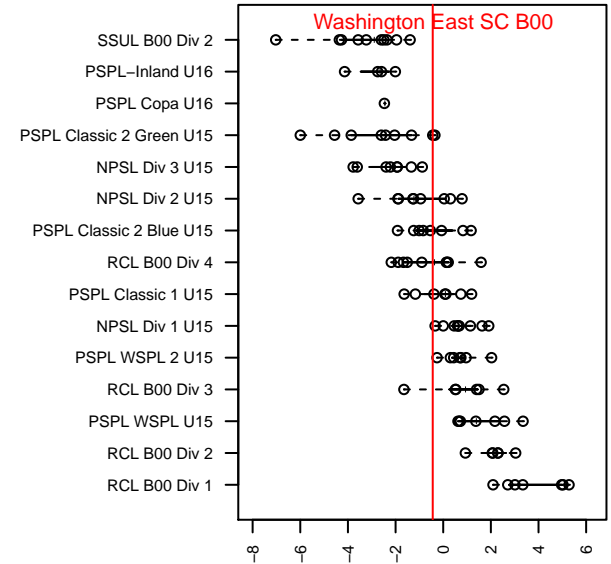

**attack and defense rating
relative to others at age
and all opponents in last 13 months**